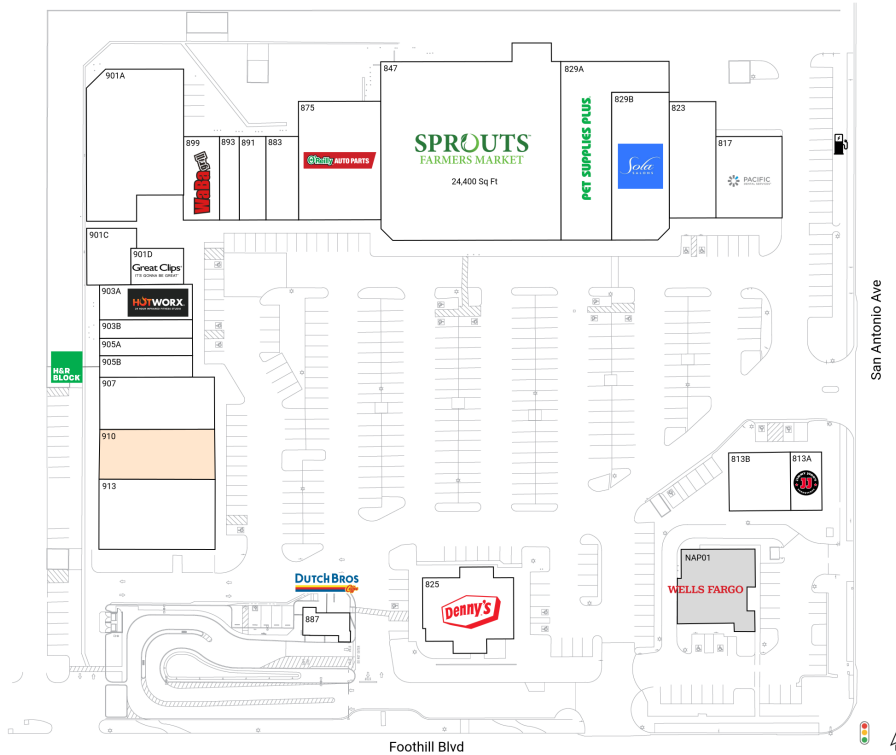

# Upland Town Square

847 W Foothill Blvd | Upland, CA 91786

San Bernardino County | Riverside-San Bernardino-Ontario, CA | 104,193 Sq Ft

34.1080, -117.6621

## Available Spaces

910 4,103 Sq Ft

## Current Tenants Space size listed in square feet

813A	Jimmy John's	1,334
813B	Mayweather Boxing + Fitness	2,667
817	Pacific Dental Services	3,990
823	Pet Care Center	4,000
825	Denny's	4,458
829A	Pet Supplies Plus	7,993
829B	Sola Salon Studios	6,248
847	Sprouts Farmers Market	24,400
875	O'Reilly Auto Parts	7,000
883	Mindful Space Yoga & Meditation	2,030
887	Dutch Bros Coffee	950
891	The Taco Man	1,680
893	Riceberry Thai Kitchen	1,202
899	WaBa Grill	2,088
901A	Liquorama	9,800
901C	Red Dragon Karate	1,939
901D	Great Clips	1,411
903A	HOTWORX	2,400
903B	Secret Sauce	1,200
905A	Mimi Nail & Spa	1,320
905B	H&R Block	1,480
907	Red Devil Pizza	4,500
913	Pet Service Solutions	6,000
NAP01	Wells Fargo	0

This site plan is for illustrative and information purposes only, showing the general layout of the shopping center; and is not a legal survey. Brixmor makes no representation or warranty that the shopping center is exactly as depicted as site conditions and tenant mix are subject to change over time.